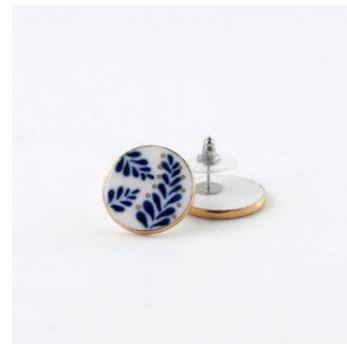

WEST AT-023

**NANAYOSHA**

BLUE & WHITE HAND-DRAWN

\$23

Porcelain jewelry designed with the equipment of a tile company and the sensibility of a modern woman. The fabrication process combines manual technique of porcelain art called "Sometsuke" and machine manufacturing from tile production. Artisans hand paint the pictures directly on each piece using "Gosu", an indigo pigment from Cobalt. It is also decorated in gold.