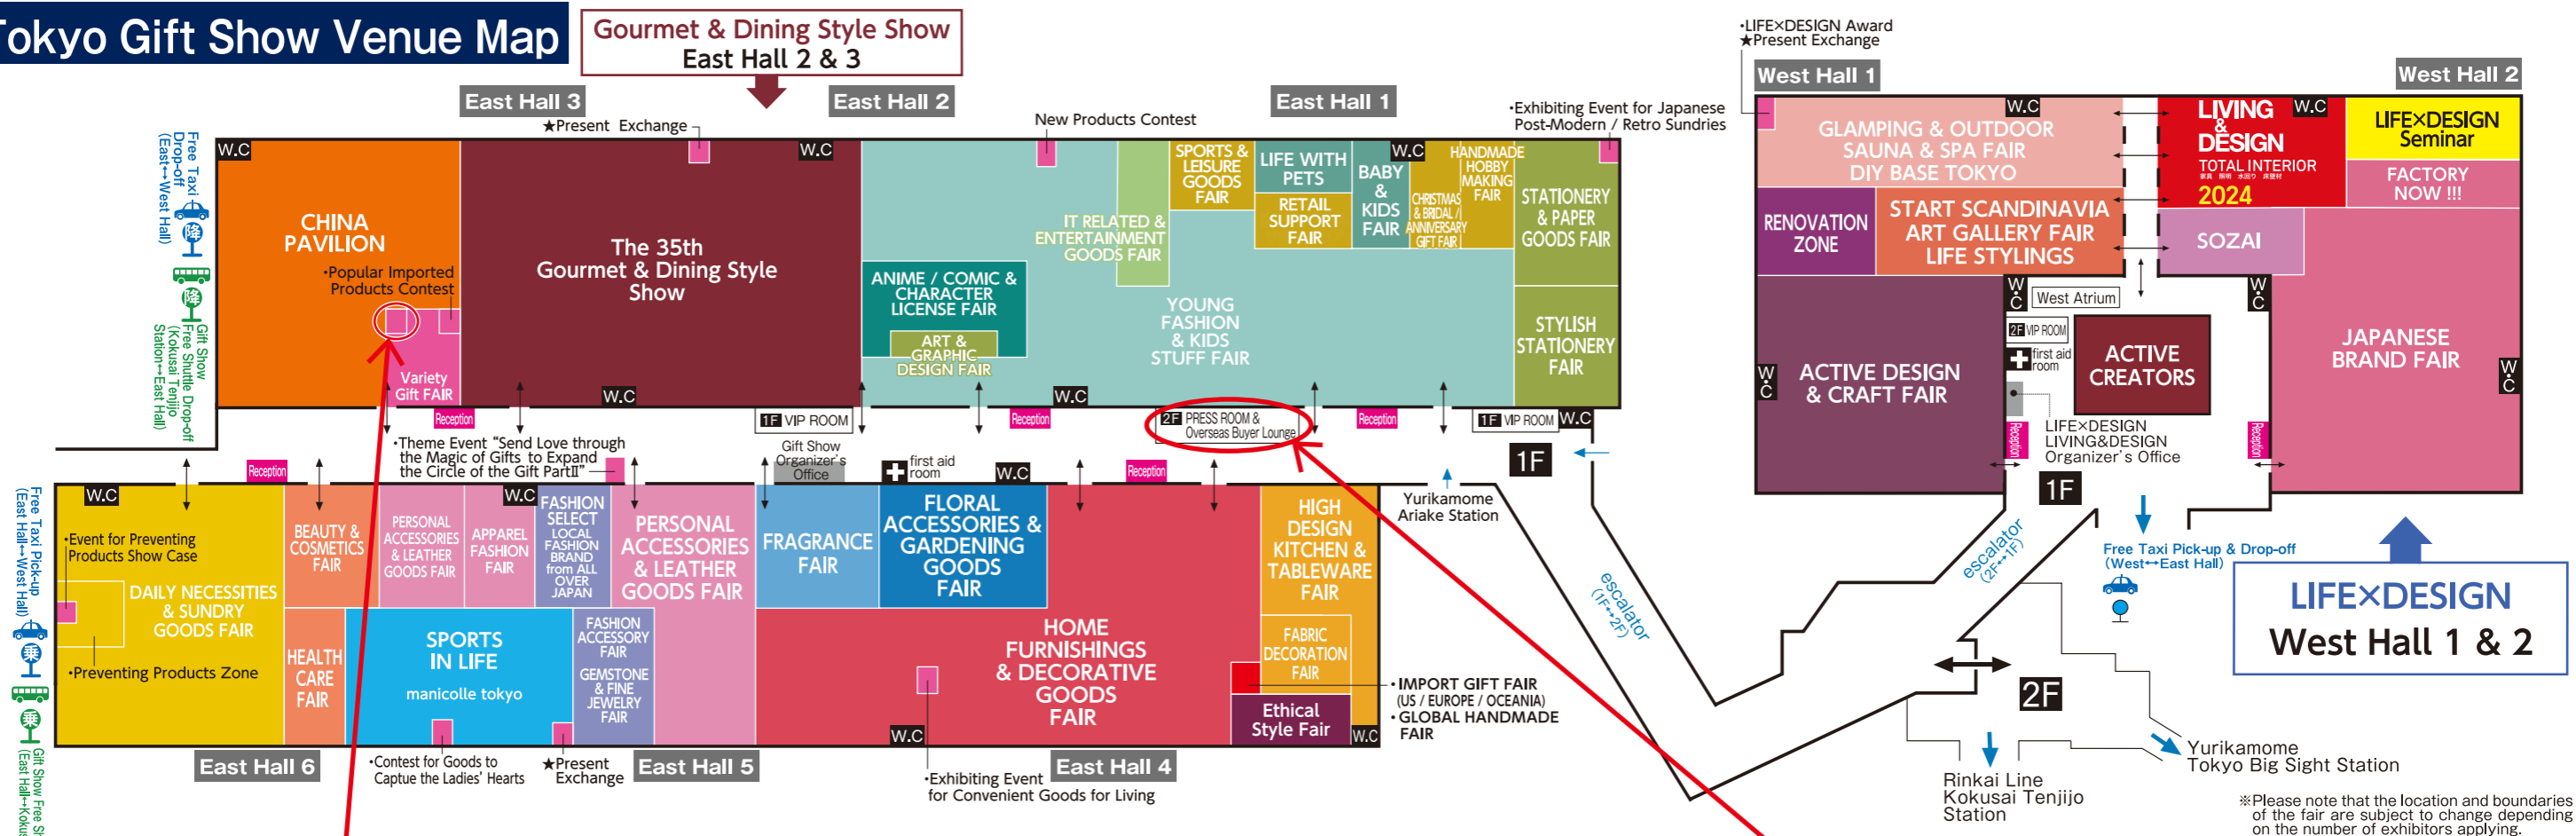

February 6 Tue. - 8 Thu. 2024

Organizer : Business Guide-sha.Inc.

**Tokyo Gift Show Venue Map**

**Exhibiting Event for Ready to Export!  
[East Hall 3]**

**Overseas Buyer Lounge and Press Room  
We can support to find what you're looking for!  
[2F, East Hall 1]**

Easy & Fun!  
**Dye kit**  
Dye & pigment brand made in Japan.  
www.sunyow.com  
T39-41 East Hall 4

Metal leaf paper and Embossed art works  
Japanese cultural calligraphy to modern times.  
English available at the booth  
Booth No. 西1-T13-03  
Japanese calligraphy art Fudemura

Antique Style Lighting  
**SunyowCo.**  
www.sunyow.com  
Made in Japan  
T39-41 East Hall 4

ようこそ、瀬戸焼商談会へ。  
Biggest pottery production areas in Japan  
Buyers Wanted!  
**SETO Pottery Business Matching Tour**  
Period: during this February  
Ask for more details at Overseas Buyer Lounge

5TH  
**KYOTO INTERNATIONAL GIFT SHOW**  
2024  
3/6-3/7

TOKYO INTERNATIONAL  
**Gift Show**  
Japan's premier and Largest Personal Gift & Lifestyle Sundries International Trade Fair  
The 98th TOKYO INTERNATIONAL GIFT SHOW Autumn 2024  
September 4 Wed.-6 Fri. 2024  
The 99th TOKYO INTERNATIONAL GIFT SHOW Spring 2025  
February 12 Wed.-14 Fri. 2025  
Venue: Tokyo Big Sight  
Organizer: Business Guide-Sha, Inc.